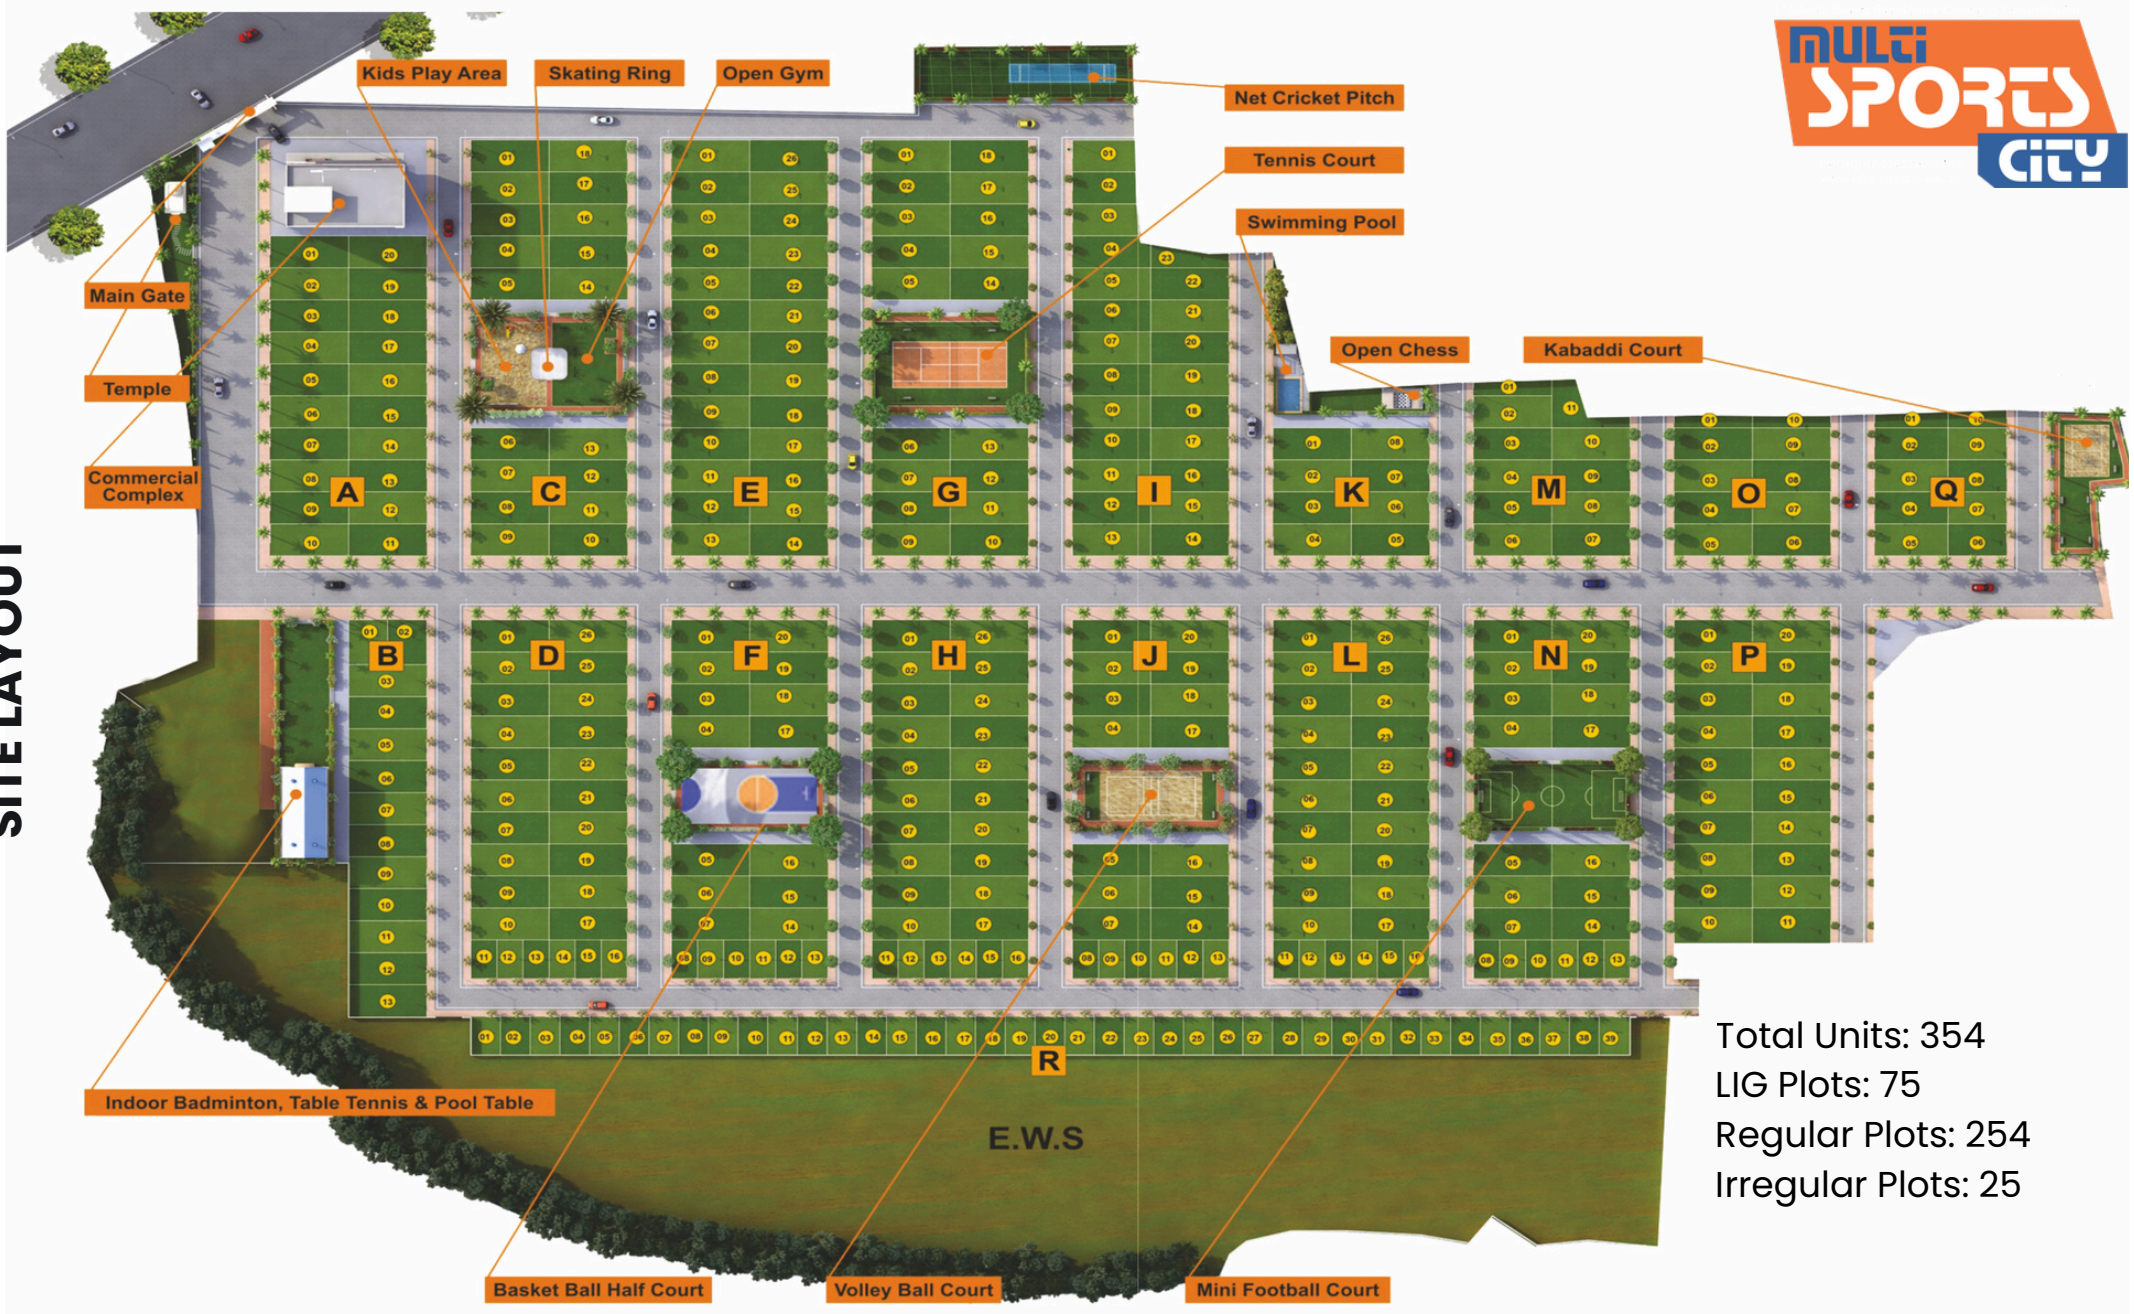

World-Class
Sports Amenities

Peaceful Green
Surroundings

Safe & Planned
Infrastructure

Thriving Community
Environment

SITE LAYOUT

Total Units: 354
LIG Plots: 75
Regular Plots: 254
Irregular Plots: 25

PLOT OPTIONS LIG - 516 SQ. FT. | 588 SQ. FT. REGULAR - 1291 SQ. FT