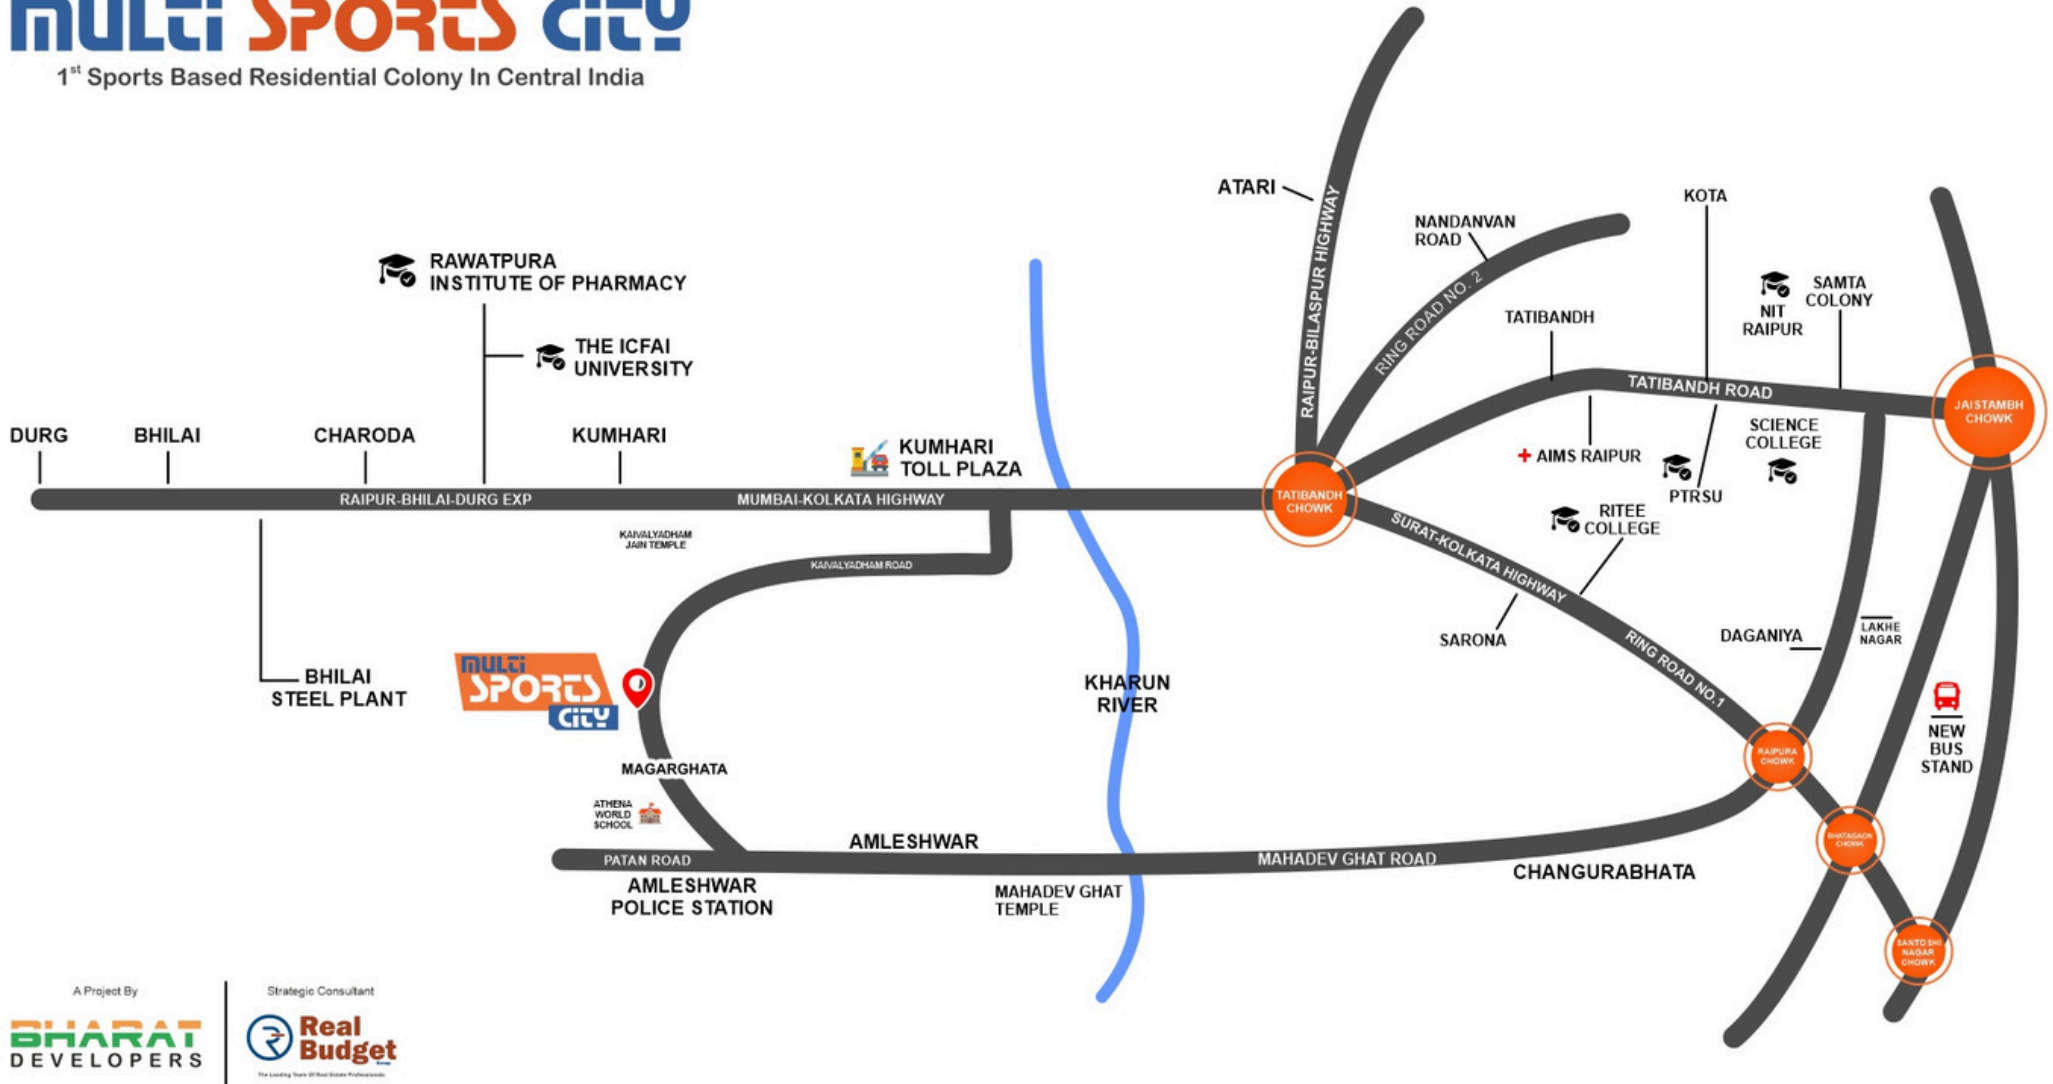

A Project By **SHARAT DEVELOPERS**

Strategic Consultant **Real Budget**
The Leading Team Of Real Estate Professionals

Connectivity

- Raipur – 3 km
- Mahadev Ghat – 3 km
- Airport – 28 km
- Railway Station – 25 km

Nearby Schools

- Athena World School – 2 km
- Delhi Public School – 7.8 km
- Lions English Medium School – 7.8 km

Nearby Hospitals

- Ramkrishna Hospital – 6.3 km
- Medisity Hospital – 7.5 km
- HM Medical & Hospital Center – 7.8 km

Nearby Colleges

- Government Engineering College – 11.6 km
- Shankaracharya Engineering College – 11.5 km